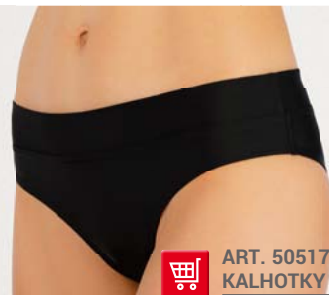

ART. 50517
KALHOTKY

CZK **XXX,-**

XX ▶ XX