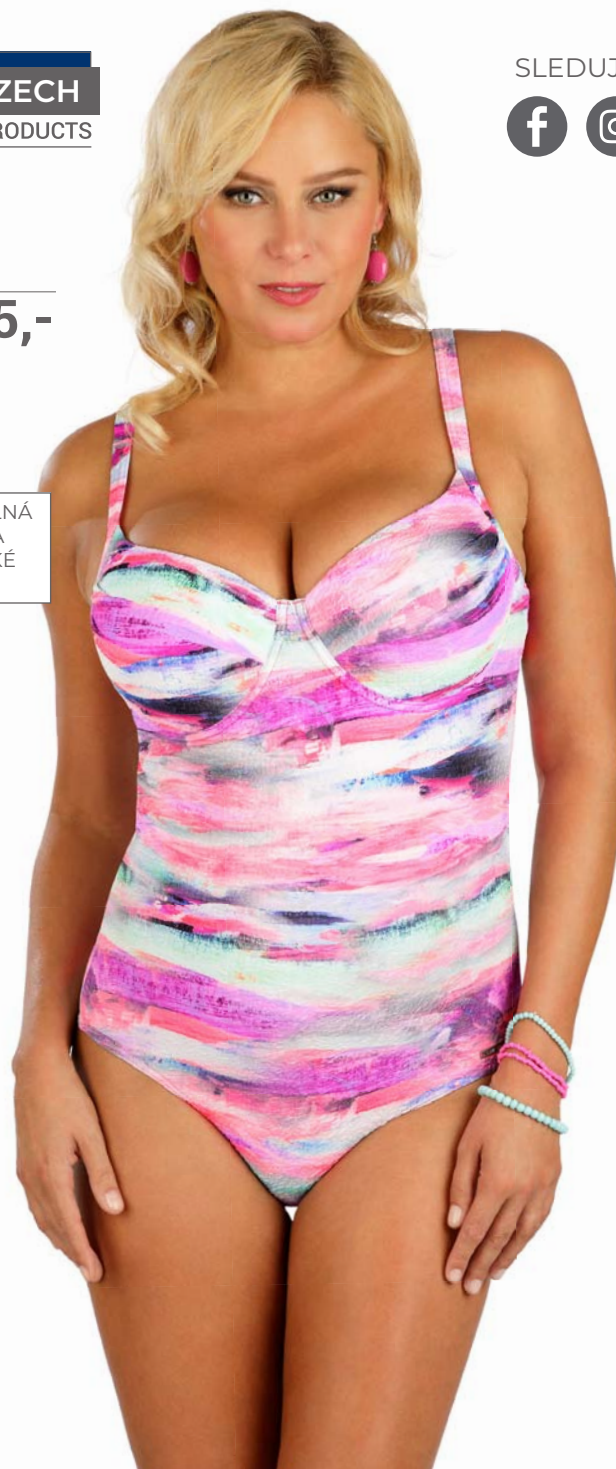

SLEDUJTE NÁS