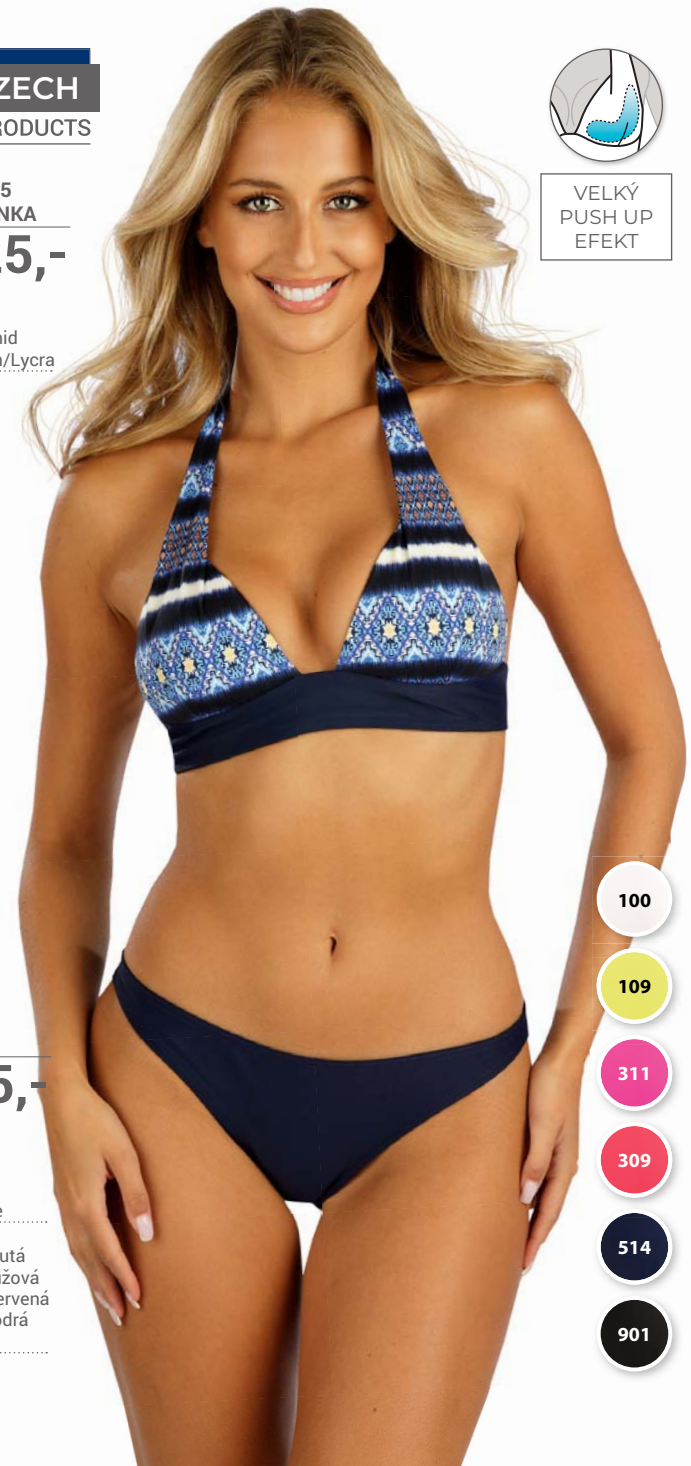

CZK **925,-**

40 ▶ 44

80% Polyamid
20% Elastan/Lycra
střih: J56

MADE IN CZECH
FIRST QUALITY PRODUCTS

ART. 6E335
PODPRSENKA

CZK **625,-**

36 ▶ 44

80% Polyamid
20% Elastan/Lycra
střih: P229